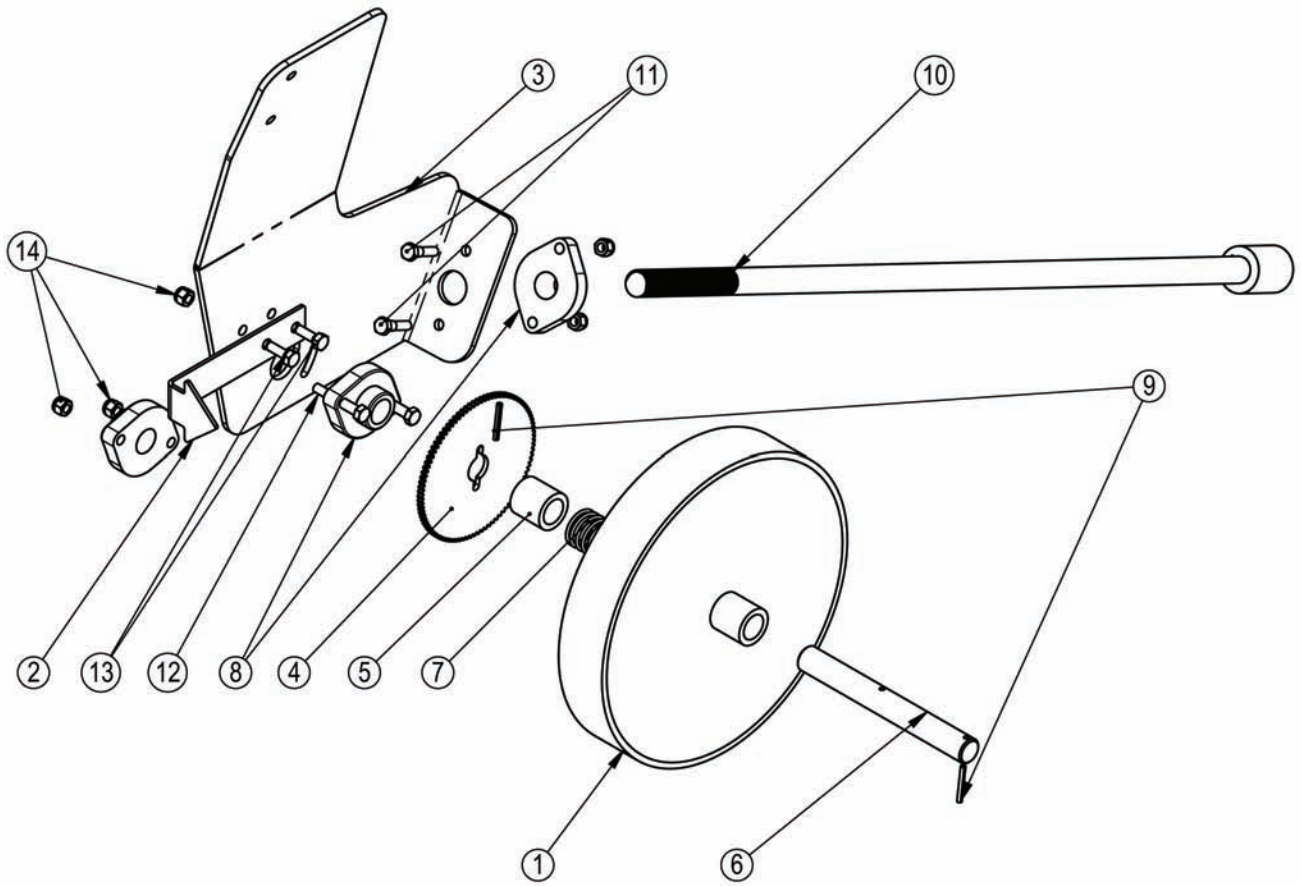

6.0 One-Way Clutch

COVER PLATE REMOVED FOR CLARITY

41187_A

Parts Information - Grain Tank 650

Page 2 of 2

6.0 One-Way Clutch

From Serial No: GT65000012

ITEM NO.	PART NO.	DESCRIPTION	QTY.
1	41185	ONE WAY CLUTCH	1
2	41186	OUTER ONEWAY CLUTCH	1
3	41263	CLUTCH PLATE	1
4	35010	BEARING,BALL,3/8	3
5	31044	BOLT,HEX,3/8X1-1/2,UNC,GR5,ZP	4
6	31176	NUT,NYLOCK,3/8,UNC,ZP	4
7	31345	BOLT,HEX,3/8X3/4,UNC,GR5,ZP	1

7.0 Distance Indicator

Parts Information - Grain Tank 650

Page 2 of 2

7.0 Distance Indicator

From Serial No: GT65000012

ITEM NO.	PART NO.	DESCRIPTION	QTY.
1	41028	WHEEL DISTANCE METER	1
2	E11634	ARROW BENT	1
3	E11635	DISTANCE BRACKET BENT	1
4	E11622	WORMGEAR	1
5	E11620	DISTANCE METER SHIM	1
6	E11623	SHAFT,DISTANCE METER	1
7	31959	SPRING,1.5X2.38X0.12	1
8	31915	BEARING,FLANGE,2BOLT,1	3
9	30197	PIN,SPRING,3/16X1-1/2	2
10	40953	DRV,SHAFT,DISTANCE METER DRIVE	1
11	31044	BOLT,HEX,3/8X1-1/2,UNC,GR5,ZP	2
12	31830	BOLT,HEX,3/8X2-1/4,UNC,GR5,ZP	2
13	31043	BOLT,HEX,3/8X1,UNC,GR5,ZP	2
14	31176	NUT,NYLOCK,3/8,UNC,ZP	6