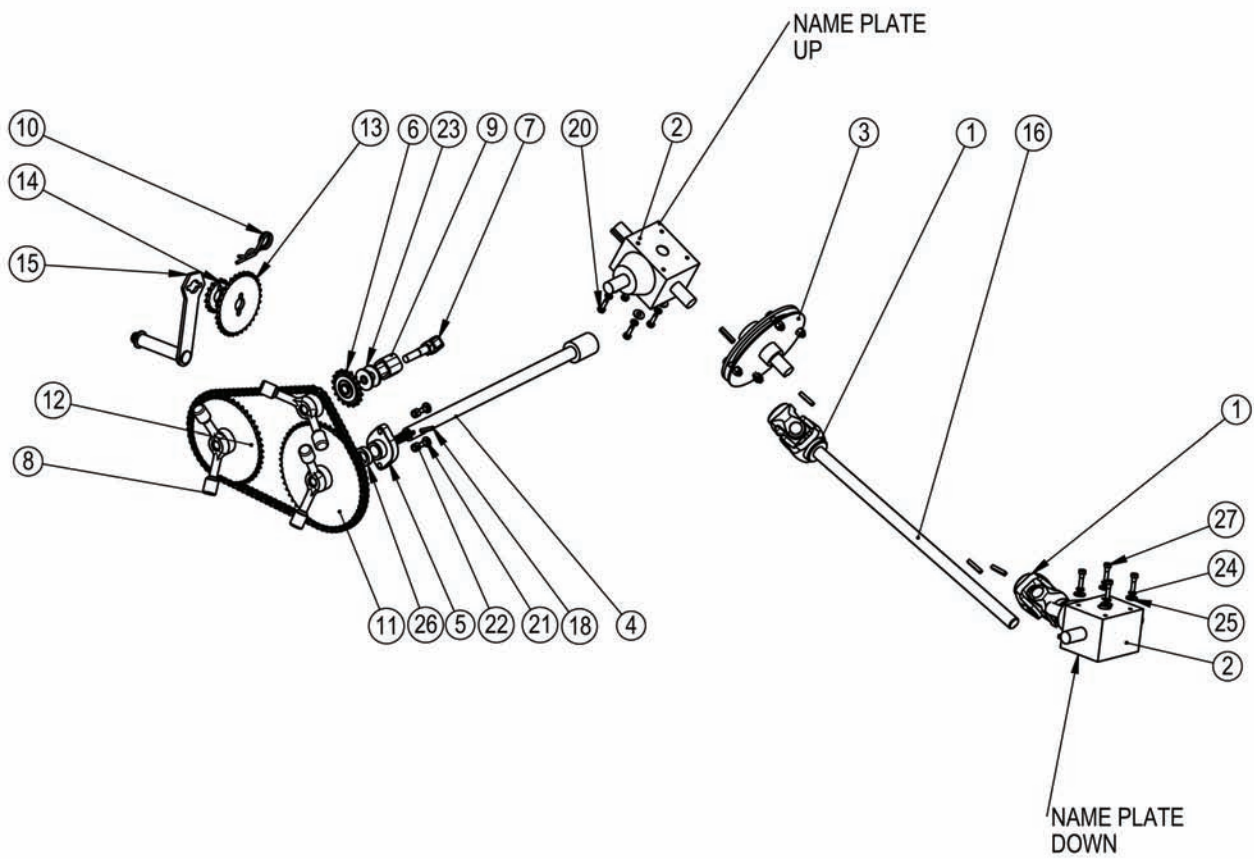

Parts Information - Grain Tank 650

Page 2 of 2

4.0 Auger

From Serial No: GT65000012

ITEM NO.	PART NO.	DESCRIPTION	QTY.
1	40951	AUGER,HOUSING	1
2	41012	AUGER TRANSITION	1
3	40577	AUGER,8"	1
4	E10537	PLT,AUGER,8",CAP	1
5	31915	BEARING,FLANGE,2BOLT,1	1
6	E10521	SHAFT,AUGER END	1
7	32782	PIN,SPRING,5/16x1-3/4	1
8	31573	BOLT,CARR,3/8X1,UNC,GR5,ZP	8
9	31585	BOLT,CARR,3/8X1-1/2,UNC,GR5,ZP	2
10	31043	BOLT,HEX,3/8X1,UNC,GR5,ZP	8
11	31830	BOLT,HEX,3/8X2-1/4,UNC,GR5,ZP	1
12	31351	WASHER,FLAT,3/8,ZP	8
13	31176	NUT,NYLOCK,3/8,UNC,ZP	19
14	33959	RETAINER,BOLT,3/8	4
15	41262	CALIBRATION COVER	1
16	31329	BOLT,HEX,1/2X9-1/2,UNC,GR5,ZP	1
17	31773	LATCH,RUBBER,3"	1
18	30288	RIVET,ST,1/8X.390,.250HEAD	2
19	31173	NUT,NYLOCK,1/2,UNC,ZP	1

5.0 Drive

Parts Information - Grain Tank 650

5.0 Drive

Page 2 of 2

From Serial No: GT65000012

ITEM NO.	PART NO.	DESCRIPTION	QTY.
1	34784	DRV,U-JOINT,1"SHAFT 1/4KEY,COMP	2
2	35011	DRV,GEARBOX,1:1,1"SHAFT,T-BOX	2
3	41187	ASSY,ONE-WAY,CLUTCH	1
4	40545	DRV,SHAFT,GT650,AUGER	1
5	31915	BEARING,FLANGE,2BOLT,1	1
6	35013	SPROCKET #40 18 TEETH 25MM BORE	1
7	40547	GT650,IDLER,MOUNT	1
8	35012	QUICK TURN HANDLE 5/8	3
9	E10528	HSS,1-1/2X1-1/2X.188X1-7/16L	1
10	33873	PIN,HITCH,.2X3.625,DBL_LOOP,ZP	1
11	40B56	DRV,SPROCKET,#40,56TOOTH	1
12	40B46	SPROCKET,40B,16-40T	1
13	35015	DRV,SPROCKET,#40,32TOOTH	1
14	35014	DRV,SPROCKET,#40,16 TOOTH	1
15	41264	ASSY,CALIBRATION CRANK	1
16	E11624	SHAFT,GRAIN TANK DRIVE	1
17	E6852	KEY,1/4X1-1/2	8
18	31461	PIN.SPRING,1/4X1-1/2	1
19	E11903	CHAIN,#40,ROLLER,97 LINKS	1
20	31062	BOLT,HEX,5/16X1,UNC,GR5,ZP	4
21	31585	BOLT,CARR,3/8X1-1/2,UNC,GR5,ZP	2
22	31176	NUT,NYLOCK,3/8,UNC,ZP	2
23	31240	WASHER,FLAT,5/8,ZP	2
24	31346	WASHER,LOCK,5/16,ZP	8
25	31239	WASHER,FLAT,5/16,ZP	8
26	E12405	PIPE,SPACER	1
27	31443	BOLT,HEX,5/16X1-1/4,UNC,GR5,ZP	4