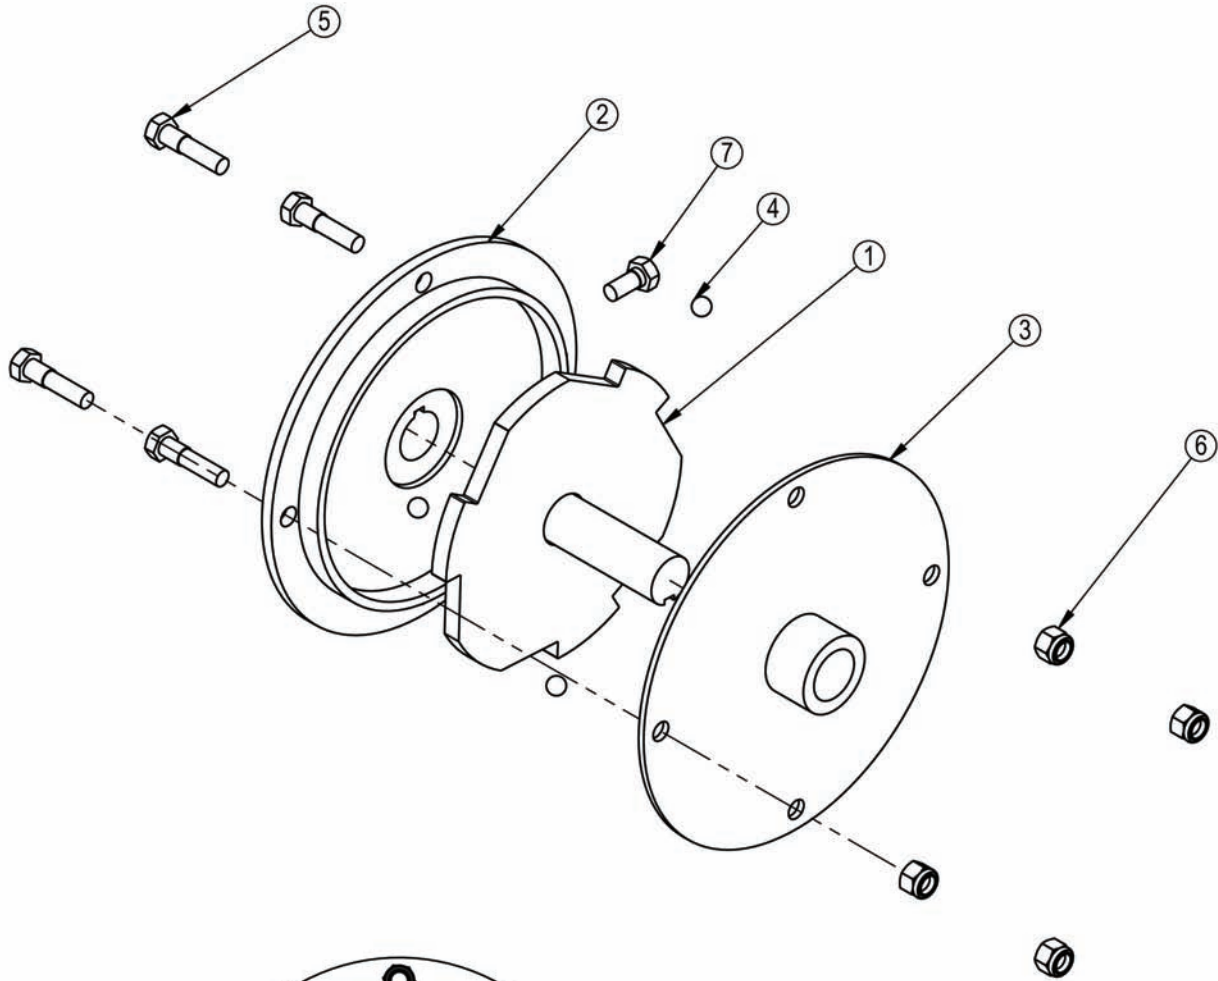

5.0 Drive

Parts Information - Grain Tank 650

5.0 Drive

Page 2 of 2

From Serial No: GT65000012

ITEM NO.	PART NO.	DESCRIPTION	QTY.
1	34784	DRV,U-JOINT,1"SHAFT 1/4KEY,COMP	2
2	35011	DRV,GEARBOX,1:1,1"SHAFT,T-BOX	2
3	41187	ASSY,ONE-WAY,CLUTCH	1
4	40545	DRV,SHAFT,GT650,AUGER	1
5	31915	BEARING,FLANGE,2BOLT,1	1
6	35013	SPROCKET #40 18 TEETH 25MM BORE	1
7	40547	GT650,IDLER,MOUNT	1
8	35012	QUICK TURN HANDLE 5/8	3
9	E10528	HSS,1-1/2X1-1/2X.188X1-7/16L	1
10	33873	PIN,HITCH,.2X3.625,DBL_LOOP,ZP	1
11	40B56	DRV,SPROCKET,#40,56TOOTH	1
12	40B46	SPROCKET,40B,16-40T	1
13	35015	DRV,SPROCKET,#40,32TOOTH	1
14	35014	DRV,SPROCKET,#40,16 TOOTH	1
15	41264	ASSY,CALIBRATION CRANK	1
16	E11624	SHAFT,GRAIN TANK DRIVE	1
17	E6852	KEY,1/4X1-1/2	8
18	31461	PIN.SPRING,1/4X1-1/2	1
19	E11903	CHAIN,#40,ROLLER,97 LINKS	1
20	31062	BOLT,HEX,5/16X1,UNC,GR5,ZP	4
21	31585	BOLT,CARR,3/8X1-1/2,UNC,GR5,ZP	2
22	31176	NUT,NYLOCK,3/8,UNC,ZP	2
23	31240	WASHER,FLAT,5/8,ZP	2
24	31346	WASHER,LOCK,5/16,ZP	8
25	31239	WASHER,FLAT,5/16,ZP	8
26	E12405	PIPE,SPACER	1
27	31443	BOLT,HEX,5/16X1-1/4,UNC,GR5,ZP	4

6.0 One-Way Clutch

COVER PLATE REMOVED FOR CLARITY

41187_A

Parts Information - Grain Tank 650

Page 2 of 2

6.0 One-Way Clutch

From Serial No: GT65000012

ITEM NO.	PART NO.	DESCRIPTION	QTY.
1	41185	ONE WAY CLUTCH	1
2	41186	OUTER ONEWAY CLUTCH	1
3	41263	CLUTCH PLATE	1
4	35010	BEARING,BALL,3/8	3
5	31044	BOLT,HEX,3/8X1-1/2,UNC,GR5,ZP	4
6	31176	NUT,NYLOCK,3/8,UNC,ZP	4
7	31345	BOLT,HEX,3/8X3/4,UNC,GR5,ZP	1