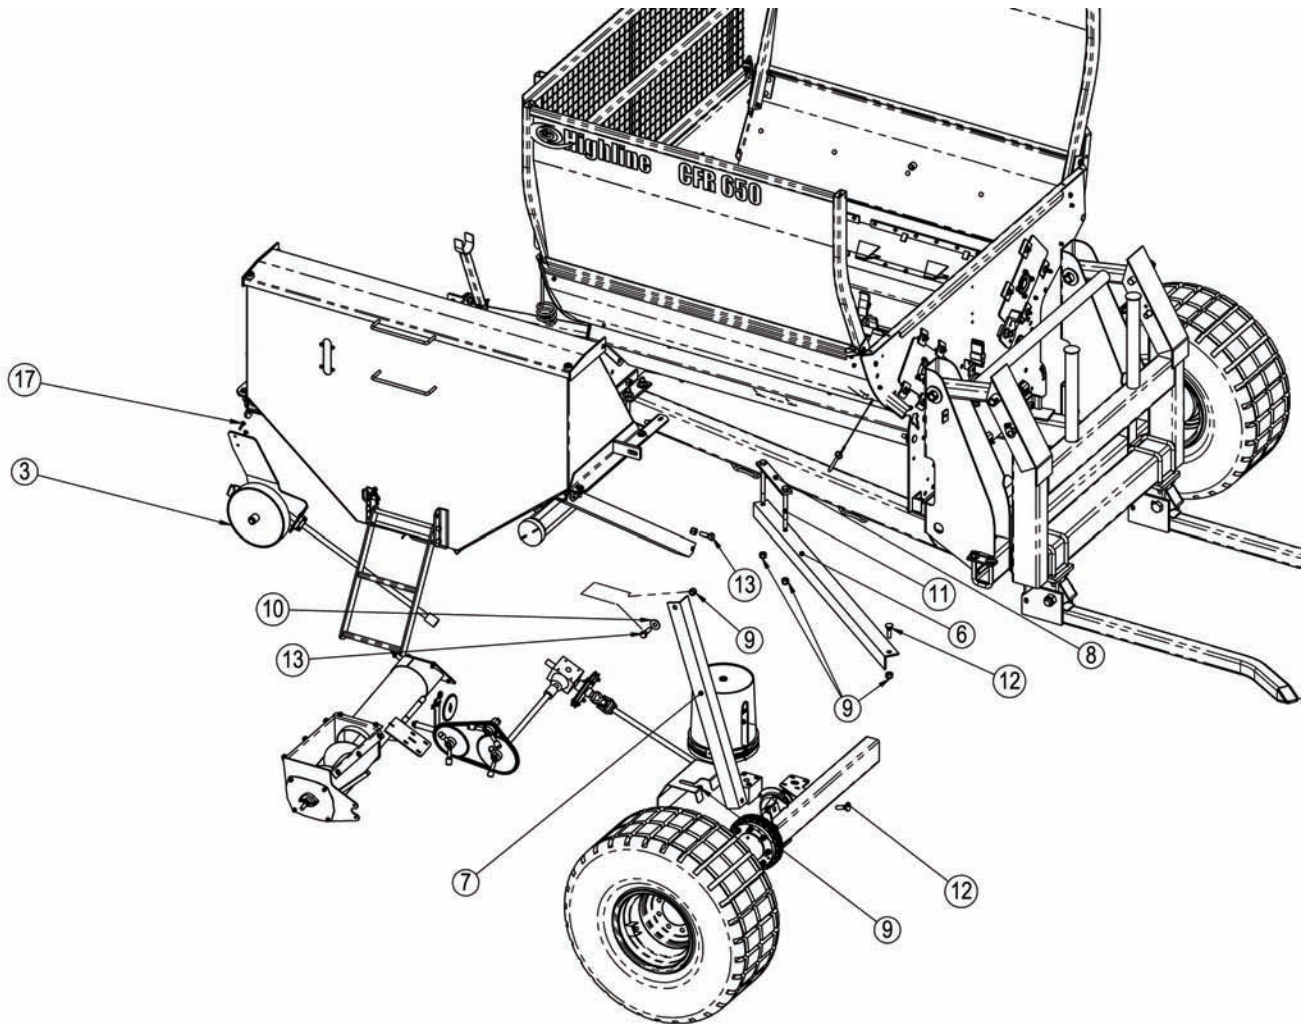

2.0 Tank and Axle Braces

Parts Information - Grain Tank 650

Page 2 of 2

2.0 Tank and Axle Braces

From Serial No: GT65000012

ITEM NO.	PART NO.	DESCRIPTION	QTY.
3	41188	ASSY,DISTANCE METER	1
6	E11646	ANGLE,LEG BRACE	1
7	E11647	ANGLE,UPPER BRACE	1
8	E11648	FLATBAR,BRACE BOLT PLATE	1
9	31175	NUT,NYLOCK,3/4,UNC,ZP	9
10	31238	WASHER,FLAT,3/4,ZP	1
11	31490	BOLT,HEX,3/4X8-1/2,UNC,GR5,ZP	2
12	33449	BOLT,CARR,3/4x2-1/2,UNC,GR5,ZP	2
13	34406	BOLT,HEX,3/4X2-1/4,UNC,GR5,ZP	5
17	31585	BOLT,CARR,3/8X1-1/2,UNC,GR5,ZP	2