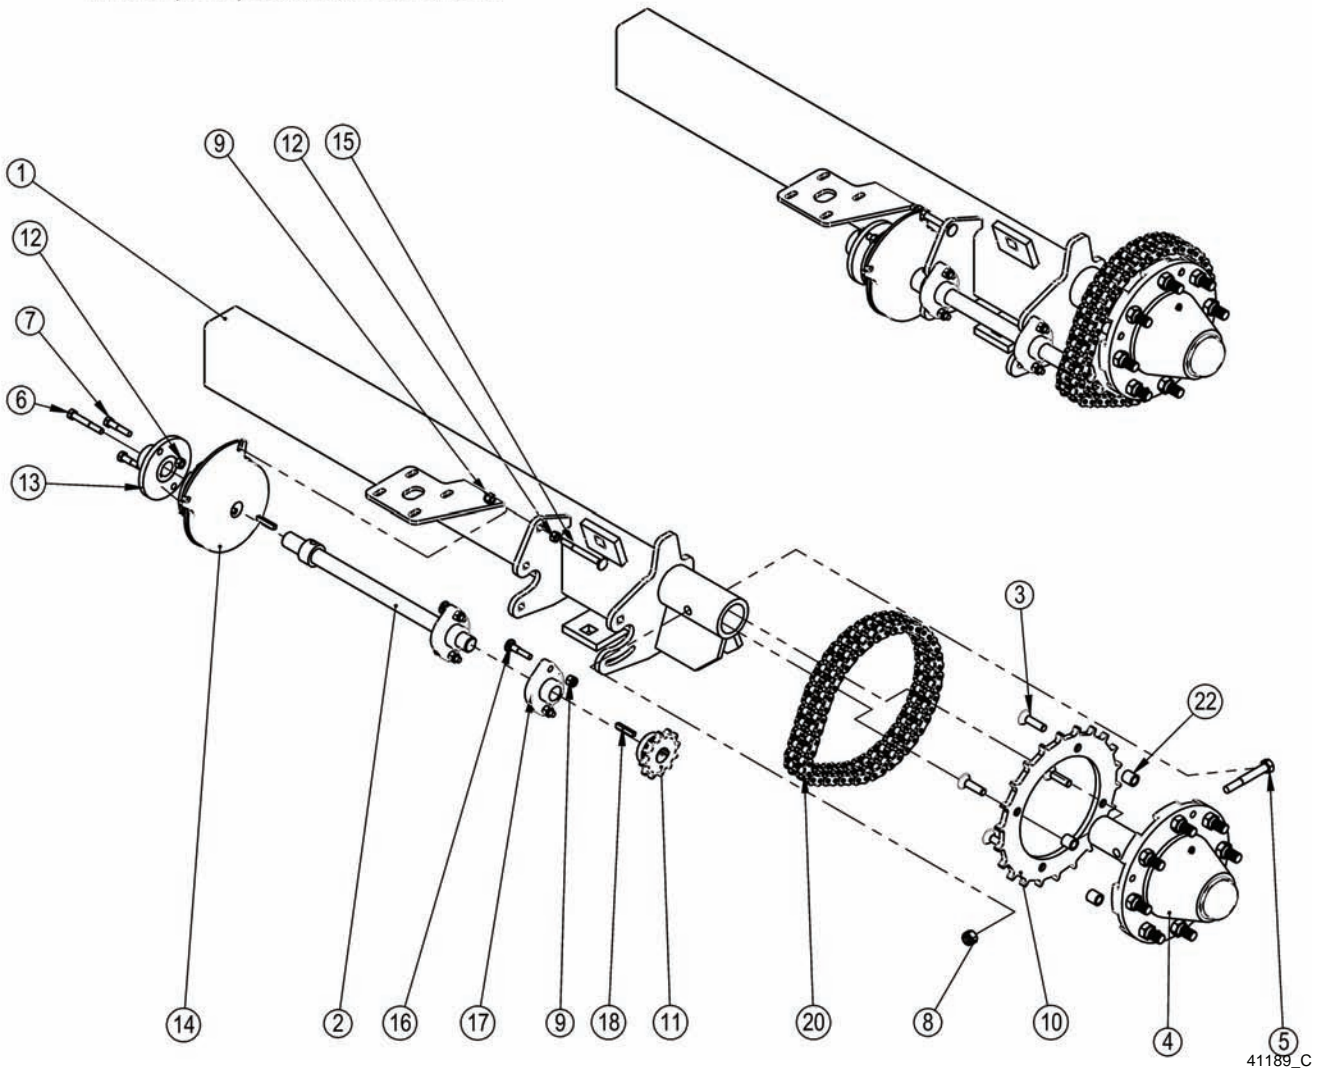

Parts Information - Grain Tank 650

3.0 Axle

Page 1 of 2

From Serial No: GT65000012

NOTE: ITEM 19 (41197) ELECTRIC HARNESS NOT SHOWN
ITEM 21 (E4751) BOX MOUNT NOT SHOWN

Parts Information - Grain Tank 650

3.0 Axle

Page 2 of 2

From Serial No: GT65000012

ITEM NO.	PART NO.	DESCRIPTION	QTY.
1	40542	AXLE, LONG, BP	1
2	40578	DRV, GRAIN TANK AXLE	1
3	30687	BOLT, FSHCS, 1/2x1-3/4, UNC, GR5	4
4	E11638	SUSP, HUB, EM5500, DRILLED, COMP	1
5	31023	BOLT, HEX, 1/2X3-1/2, UNC, GR5, ZP	1
6	31045	BOLT, HEX, 3/8X2-1/2, UNC, GR5, ZP	1
7	31066	BOLT, HEX, 3/8X1-3/4, UNC, GR5, ZP	2
8	31173	NUT, NYLOCK, 1/2, UNC, ZP	1
9	31176	NUT, NYLOCK, 3/8, UNC, ZP	7
10	E9836	PLT, SPRKT, DRV, GRAIN TANK	1
11	34791	SPRKT, 60BS12H-1	1
12	31485	NUT, HEX, 3/8, UNC, GR5, ZP	3
13	41193	CLUTCH DRIVE	1
14	34766	DRV, CL, ELEC, 1ID 175FTLB	1
15	35019	BOLT, CARR, 3/8X3-3-1/2, UNC, GR5, ZP	1
16	33597	BOLT, CARR, 3/8X1-3/4, UNC, GR5, ZP	4
17	31915	BEARING, FLANGE, 2BOLT, 1	2
18	E6852	KEY, 1/4X1-1/2	2
19	41197	ASSY, HARNESS, ELEC, GT650	1
20	E11902	CHAIN, #60 DBL, ROLLER, 46 LINKS	1
21	E4751	PLT, S, BRACKET, BOX, CONTROL	1
22	E12105	PIPE, STANDOFF, 3/4X.120X.75L	4