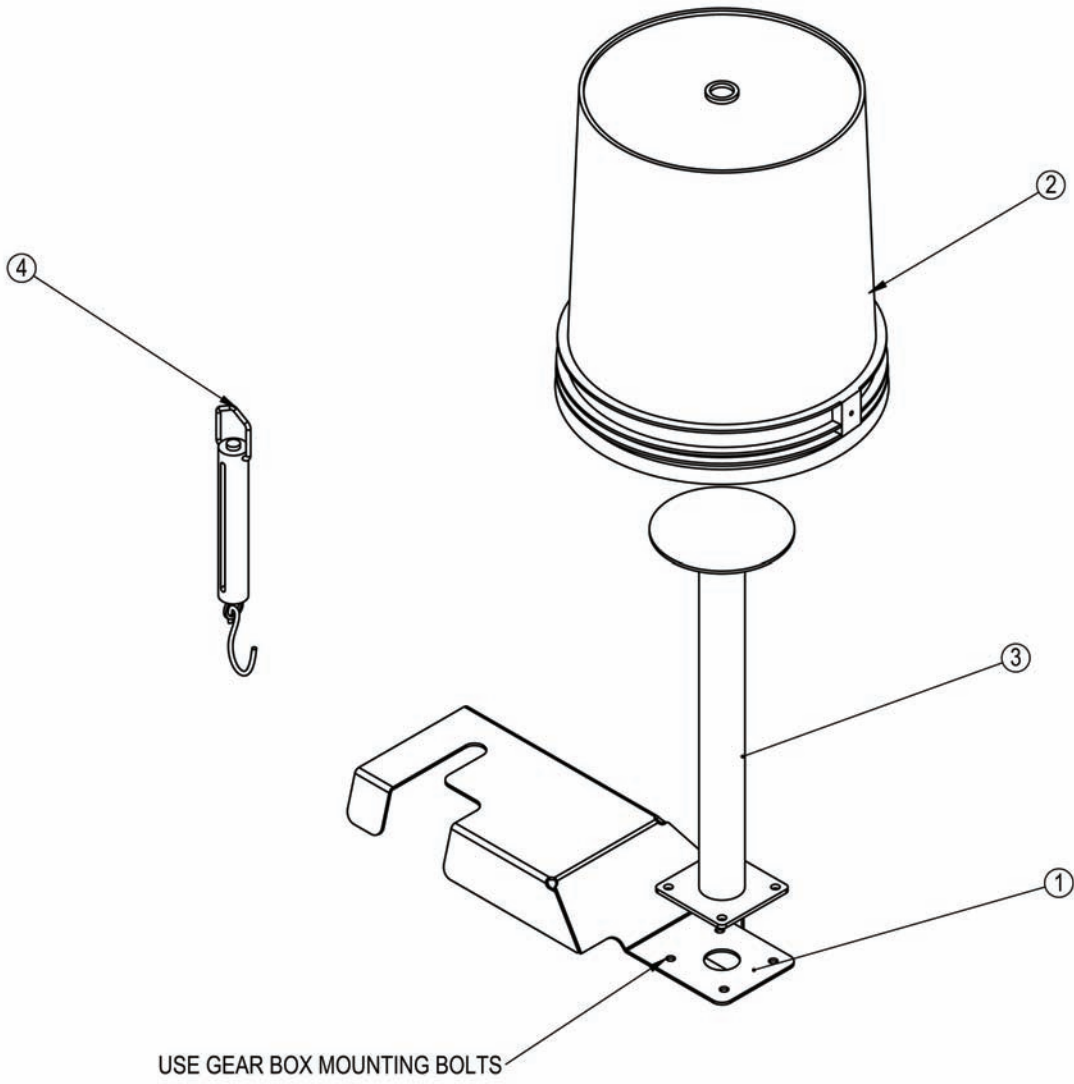

8.0 Calibration

Parts Information - Grain Tank 650

Page 2 of 2

8.0 Calibration

From Serial No: GT65000012

ITEM NO.	PART NO.	DESCRIPTION	QTY.
1	41198	CLUTCH,SHEILD	1
2	35032	BUCKET,5 GAL,HDPE	1
3	41265	CALIBRATION BOX MOUNT	1
4	35023	SCALE,0-50LB,CALIBRATION	1