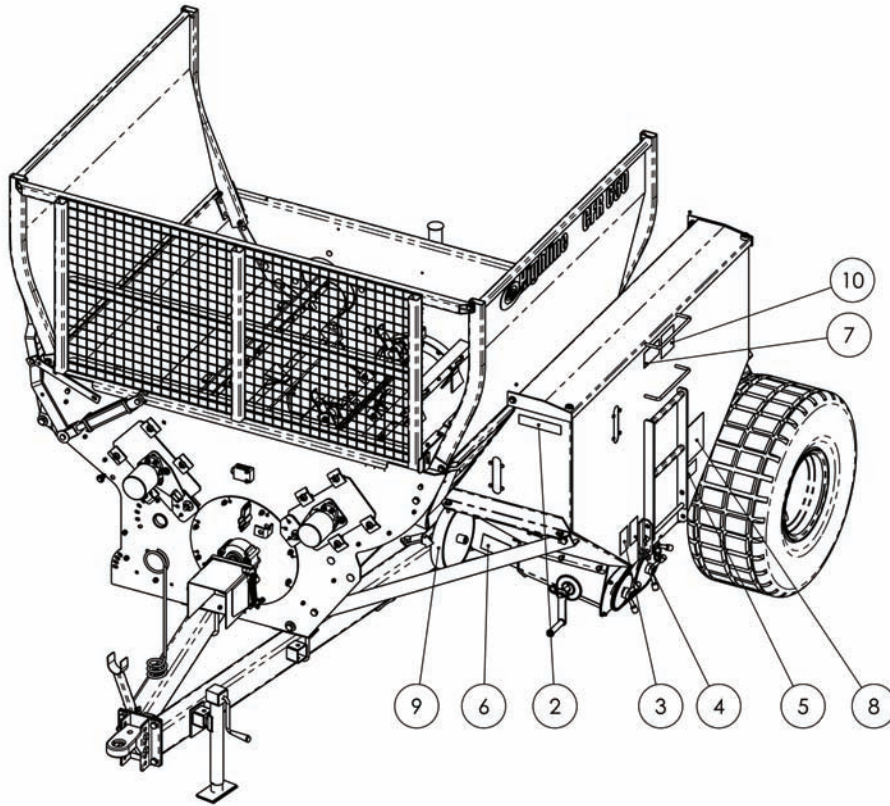

10.0 Decals

41196_A